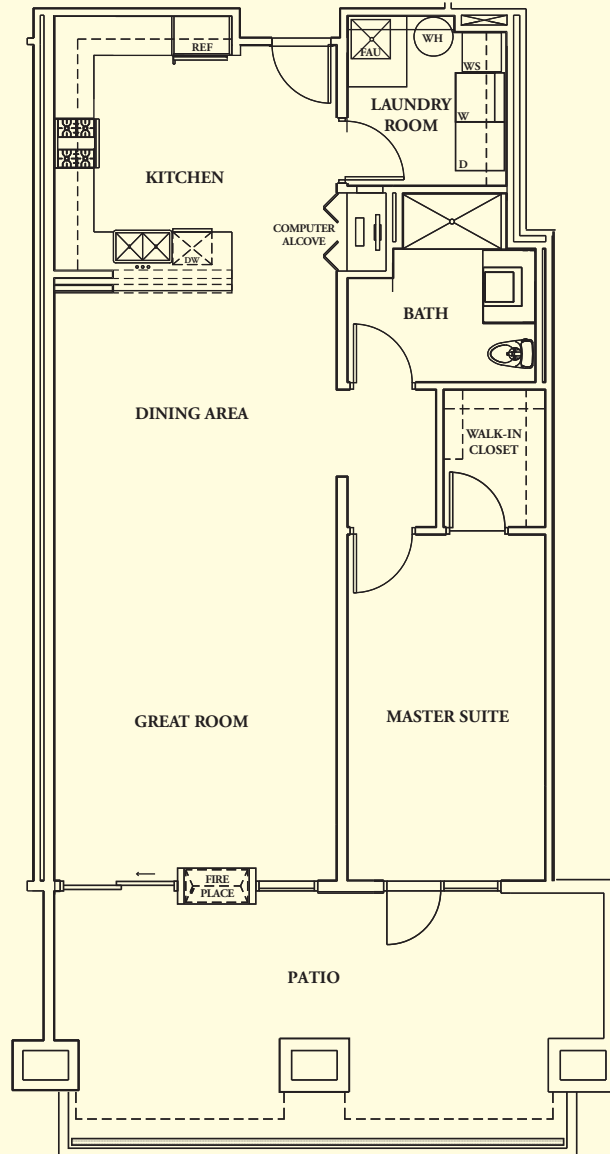

## UNIT A1

*First Floor Residences Only*

1 BEDROOM/1 BATH

COMPUTER ALCOVE

TWO-SIDED FIREPLACE

INTERIOR LIVING SPACE	1,064 Sq. Ft.
PATIO	336 Sq. Ft.
<b>TOTAL AVAILABLE LIVING</b>	<b>1,400 Sq. Ft.</b>